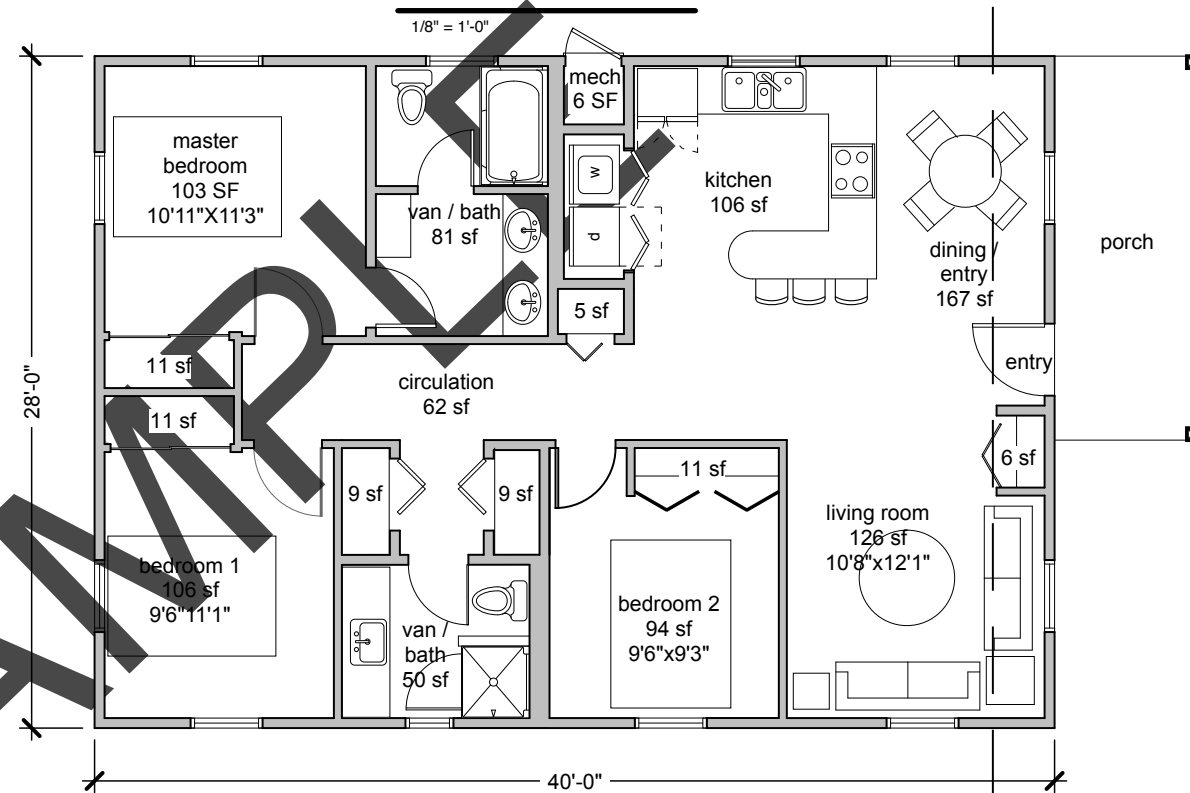

FRONT ELEVATION

1/8" = 1'-0"

REAR ELEVATION

1/8" = 1'-0"

1 SECTION

SCALE: 1/8" = 1'-0"

RIGHT ELEVATION

1/8" = 1'-0"

FLOOR PLAN

1/8" = 1'-0"

LEFT ELEVATION

1/8" = 1'-0"

LACO

EUREKA • UKIAH • SANTA ROSA
1-800-515-5054
www.lacoassociates.com

3 BEDROOM - 1120SF - 28'X40'

1/8" = 1'-0"

ALT 1