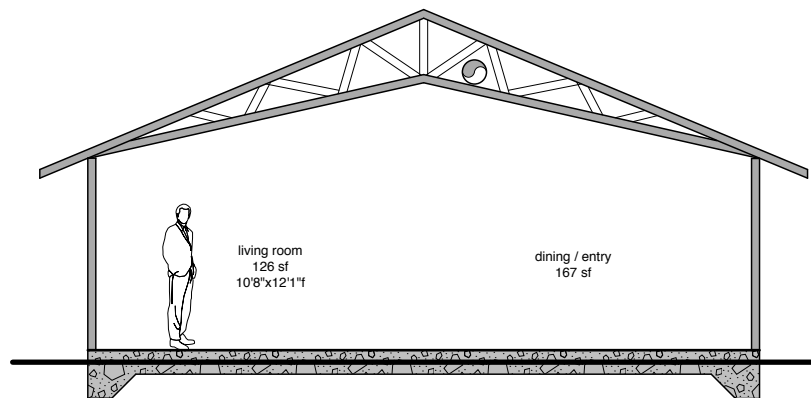

FRONT ELEVATION

1/8" = 1'-0"

REAR ELEVATION

1/8" = 1'-0"

1 SECTION

SCALE: 1/8" = 1'-0"

RIGHT ELEVATION

1/8" = 1'-0"

FLOOR PLAN

1/8" = 1'-0"

LEFT ELEVATION

1/8" = 1'-0"

LACO

EUREKA • UKIAH • SANTA ROSA
1-800-515-5054
www.lacoassociates.com

3 BEDROOM - 1120SF - 28'X40'

1/8" = 1'-0"