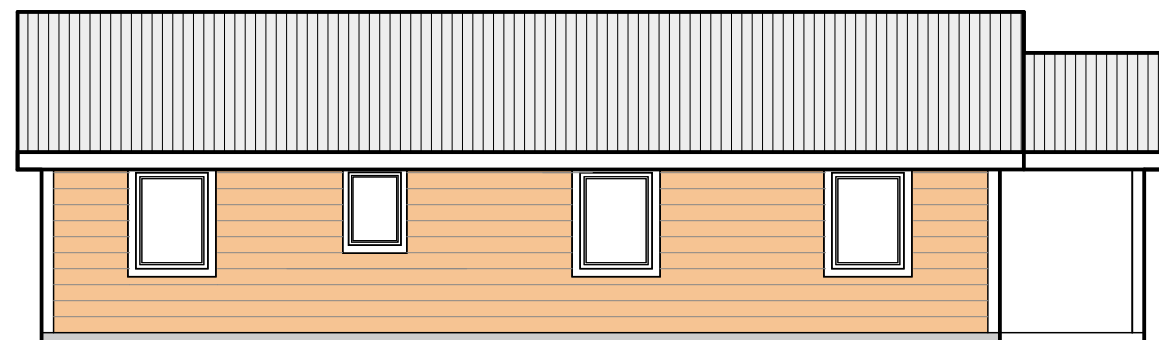

FRONT ELEVATION

1/8" = 1'-0"

REAR ELEVATION

1/8" = 1'-0"

1 SECTION

SCALE: 1/8" = 1'-0"

RIGHT ELEVATION

1/8" = 1'-0"

FLOOR PLAN

1/8" = 1'-0"

LEFT ELEVATION

1/8" = 1'-0"

LACO

EUREKA • UKIAH • SANTA ROSA
1-800-515-5054
www.lacoassociates.com

3 BEDROOM - 1120SF - 28'X40'

1/8" = 1'-0"