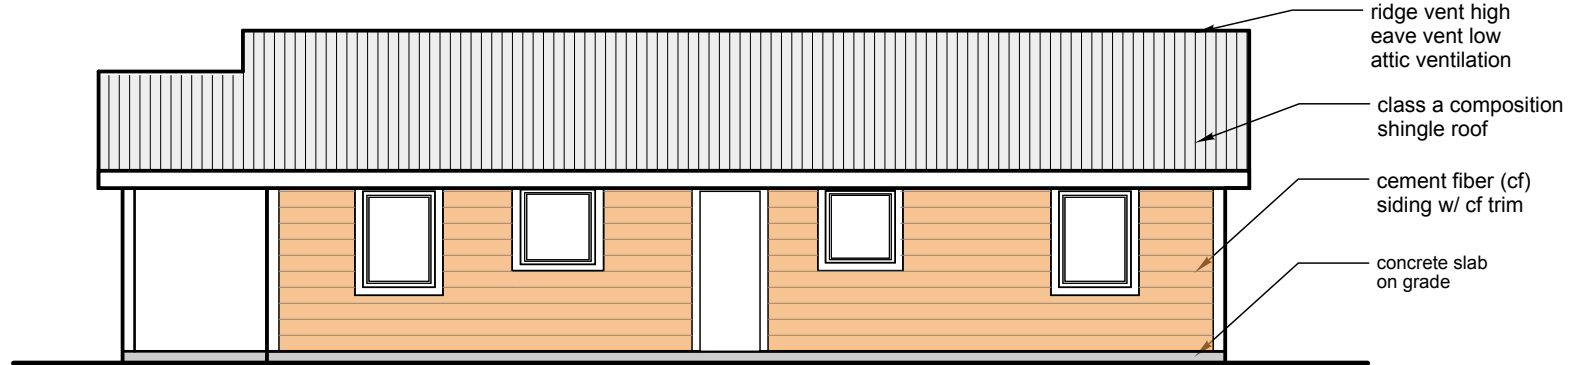

FRONT ELEVATION

1/8" = 1'-0"

REAR ELEVATION

1/8" = 1'-0"

1 SECTION

SCALE: 1/8" = 1'-0"

RIGHT ELEVATION

1/8" = 1'-0"

FLOOR PLAN

1/8" = 1'-0"

LEFT ELEVATION

1/8" = 1'-0"

LACO

EUREKA • UKIAH • SANTA ROSA
1-800-515-5054
www.lacoassociates.com

3 BEDROOM - 1120SF - 28'X40'

1/8" = 1'-0"