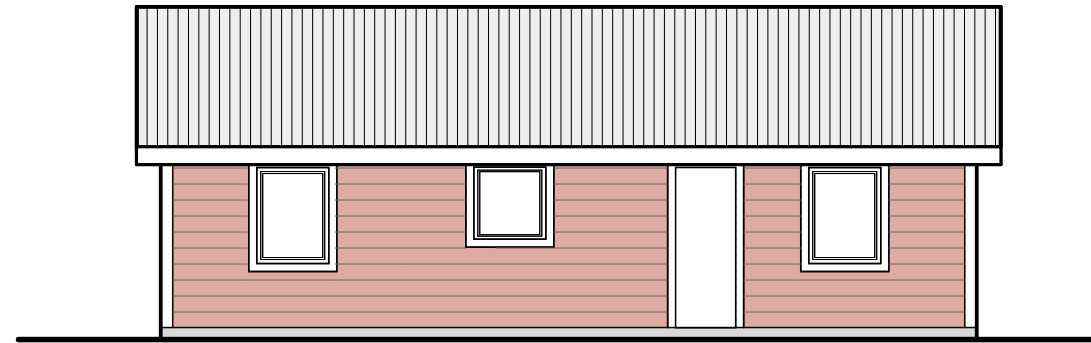

RIGHT ELEVATION
1/8" = 1'-0"

REAR ELEVATION
1/8" = 1'-0"

LEFT ELEVATION
1/8" = 1'-0"

FLOOR PLAN
1/8" = 1'-0"

1 SECTION
SCALE: 1/8" = 1'-0"

FRONT ELEVATION
1/8" = 1'-0"

LACO

EUREKA • UKIAH • SANTA ROSA
1-800-515-5054
www.lacoassociates.com

2 BEDROOM - 816 SF - 24'X34'

1/8" = 1'-0"

SAMPLE