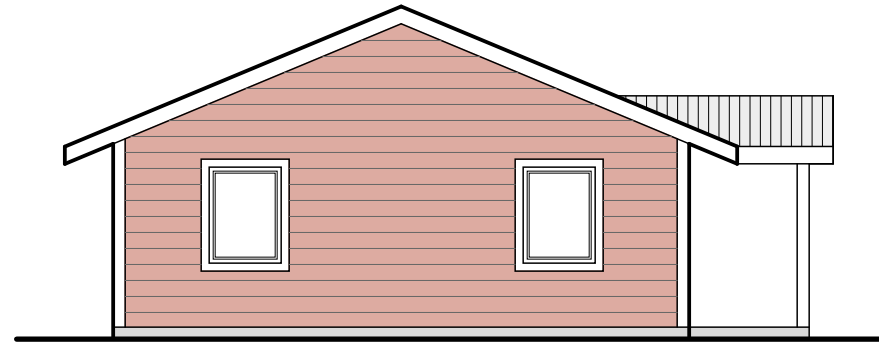

RIGHT ELEVATION
1/8" = 1'-0"

REAR ELEVATION
1/8" = 1'-0"

LEFT ELEVATION
1/8" = 1'-0"

FLOOR PLAN
1/8" = 1'-0"

1 SECTION
SCALE: 1/8" = 1'-0"

FRONT ELEVATION
1/8" = 1'-0"

LACO

EUREKA • UKIAH • SANTA ROSA
1-800-515-5054
www.lacoassociates.com

2 BEDROOM - 816 SF - 24'X34'

1/8" = 1'-0"

SAMPLE