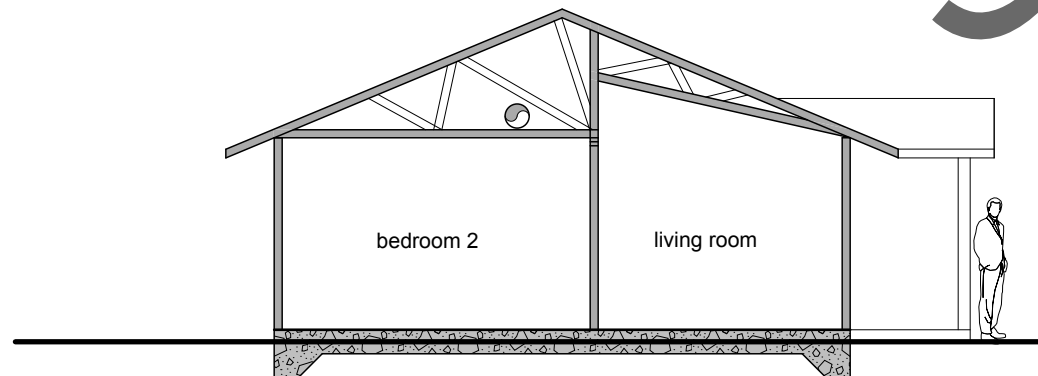

RIGHT ELEVATION
1/8" = 1'-0"

REAR ELEVATION
1/8" = 1'-0"

LEFT ELEVATION
1/8" = 1'-0"

FLOOR PLAN
1/8" = 1'-0"

1 SECTION
SCALE: 1/8" = 1'-0"

FRONT ELEVATION
1/8" = 1'-0"

LACO

EUREKA • UKIAH • SANTA ROSA
1-800-515-5054
www.lacoassociates.com

2 BEDROOM - 816 SF - 24'X34'

1/8" = 1'-0"

SAMPLE