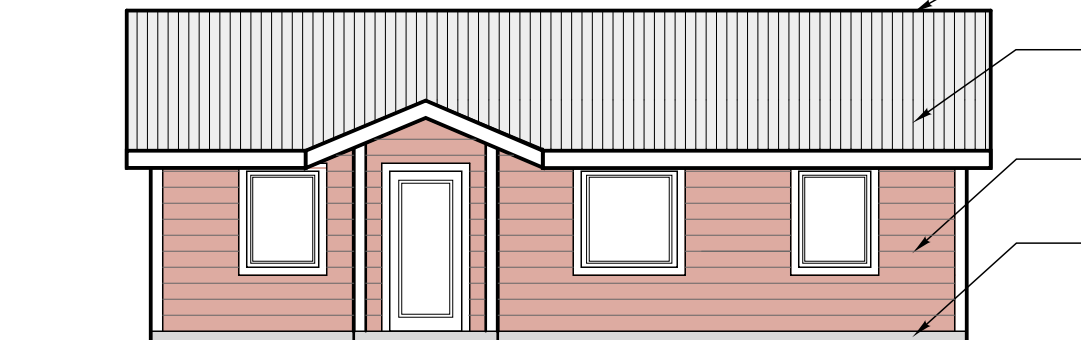

RIGHT ELEVATION
1/8" = 1'-0"

REAR ELEVATION
1/8" = 1'-0"

LEFT ELEVATION
1/8" = 1'-0"

FLOOR PLAN
1/8" = 1'-0"

1 SECTION
SCALE: 1/8" = 1'-0"

FRONT ELEVATION
1/8" = 1'-0"

LACO

EUREKA • UKIAH • SANTA ROSA
1-800-515-5054
www.lacoassociates.com

2 BEDROOM - 816 SF - 24'X34'

1/8" = 1'-0"

SAMPLE