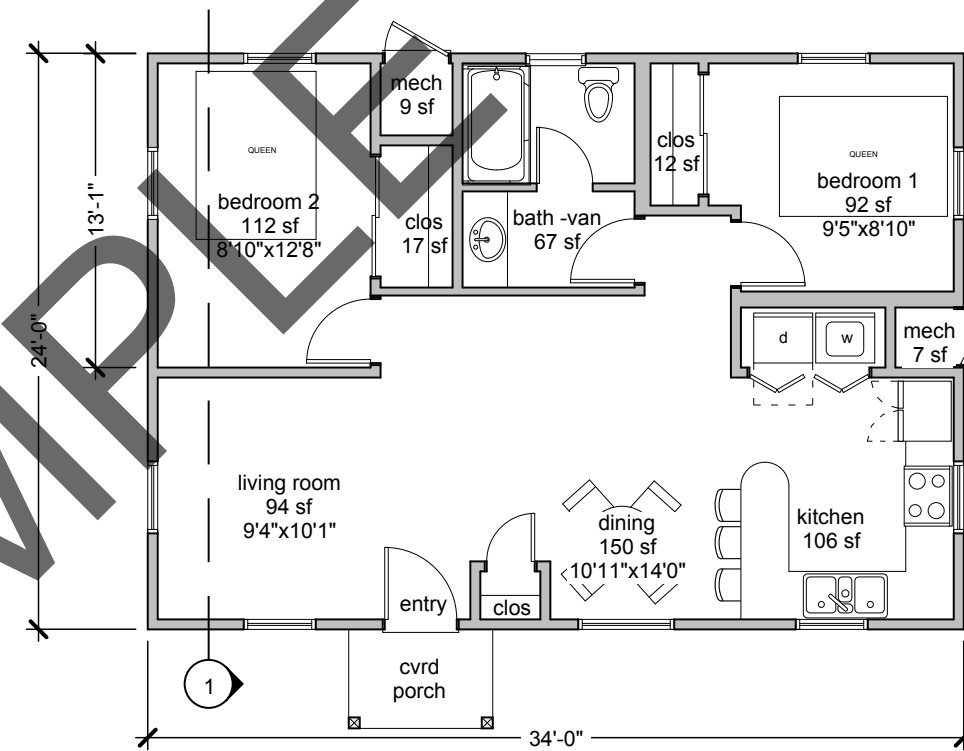

RIGHT ELEVATION
1/8" = 1'-0"

REAR ELEVATION
1/8" = 1'-0"

LEFT ELEVATION
1/8" = 1'-0"

FLOOR PLAN
1/8" = 1'-0"

1 SECTION
SCALE: 1/8" = 1'-0"

FRONT ELEVATION
1/8" = 1'-0"

LACO

EUREKA • UKIAH • SANTA ROSA
1-800-515-5054
www.lacoassociates.com

2 BEDROOM - 816 SF - 24'X34'

1/8" = 1'-0"

SAMPLE