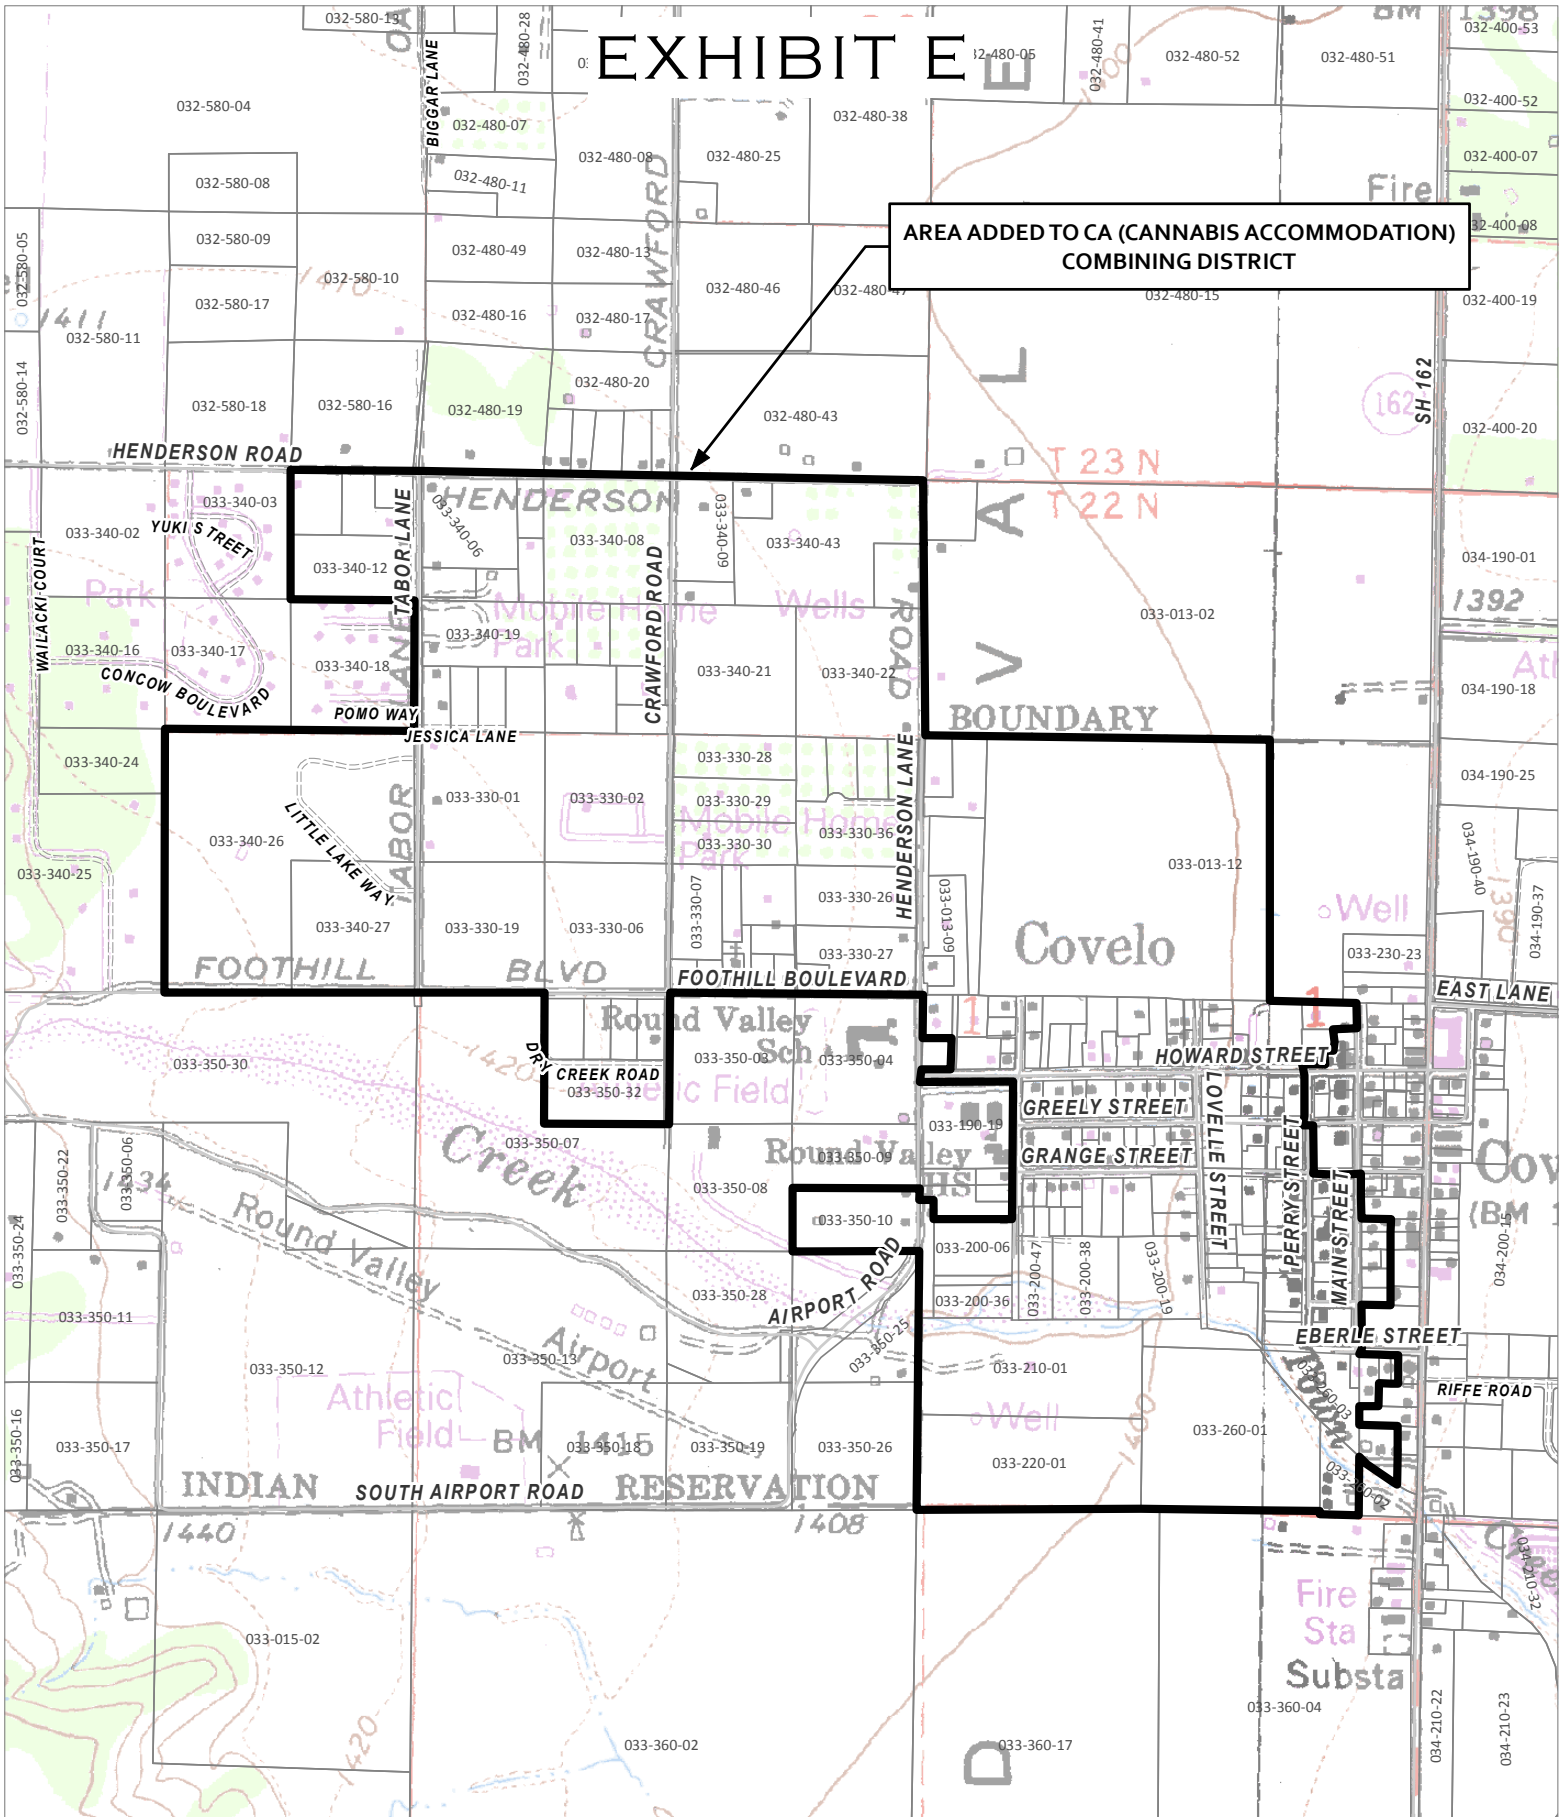

EXHIBIT E

AREA ADDED TO CA (CANNABIS ACCOMMODATION) COMBINING DISTRICT

CASE: CDP 2018-0008 / R 2018-0005
 OWNER: Various
 APN: Various
 APLCT: County of Mendocino
 AGENT: Michael Baker International
 ADDRESS: Various